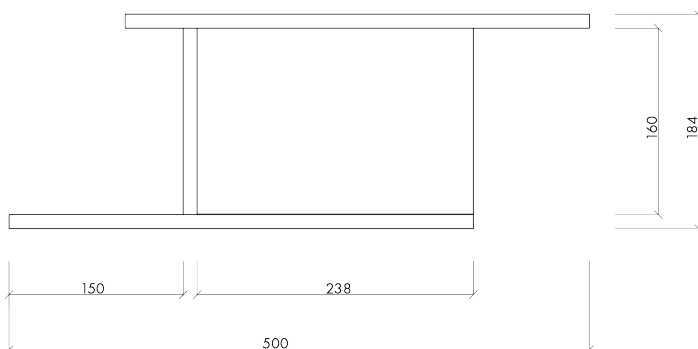

Tann Shelf

Product Fact Sheet

Product description

Say hello to Tann - a modern shelf to hang by the side of your bed. Its handy oak veneer construction with 2 levels allows you to keep your alarm clock, favorite book and other essentials within easy reach. Introduce this minimal alternative of a traditional nightstand to your home and enjoy the whole new vibe of your refreshed bedroom.

Dimensions (mm)

Materials

Veneered particle board

Environment

Indoor

Produced in

Poland

Finish