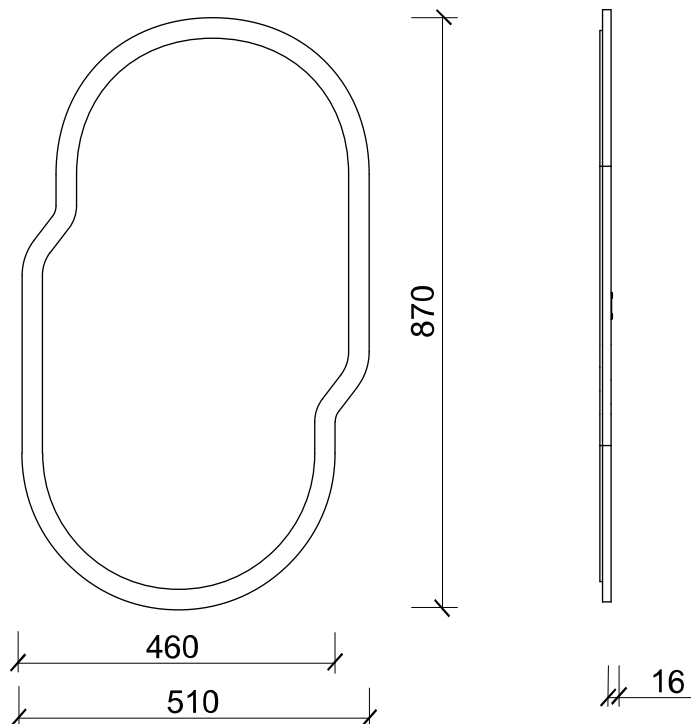

Available variants

Oak

—
SKU: ACC1201

Designed by

noo.ma team / Anna Pietkun, Zuzanna
Muszalska, Damian Goliński

Category

Mirrors

Dimensions (mm)