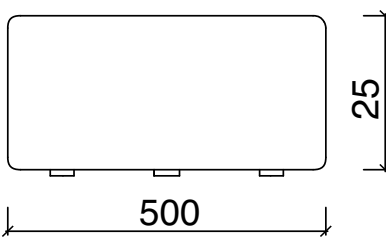

Night stand, footstool or an extra seating? Use Folk however you like & enjoy your new soften up interior!

Designed by

noo.ma team / Anna Pietkun, Zuzanna Muszalska, Damian Goliński

Dimensions (mm)

Available variants