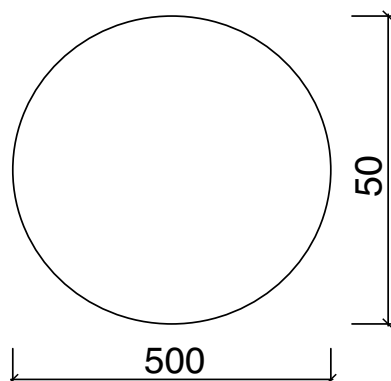

Product description

Introducing Folk - a blissfully comfortable pouf available in many exciting colors that will quickly brighten up your interior.

Folk is made of durable, carefully selected foam and amazingly smooth & precisely sewn fabrics. Its neat shape, remarkably soft touch & multi-purpose use provides an exceptional everyday comfort.

Night stand, footstool or an extra seating? Use Folk however you like & enjoy your new soften up interior!

Designed by

noo.ma team / Anna Pietkun, Zuzanna Muszalska, Damian Goliński

Dimensions (mm)

Available variants

—
SKU: FUR1151

—
SKU: FUR1152

—
SKU: FUR1153

—
SKU: FUR1154

—
SKU: FUR1155

—
SKU: FUR1156

—
SKU: FUR1157

Other fabrics available for Pro customers, at additional cost.

Category

Poufs