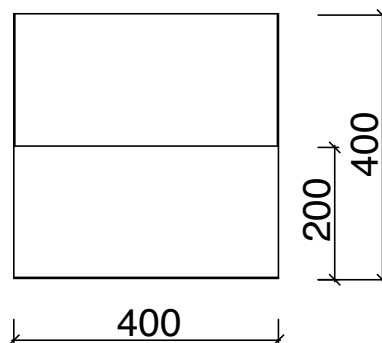

SKU: ACC1023

Designed by

noo.ma team / Anna Pietkun, Zuzanna Muszalska, Damian Goliński

Category

Plant Pots

Dimensions (mm)

Materials

Plant pot: steel