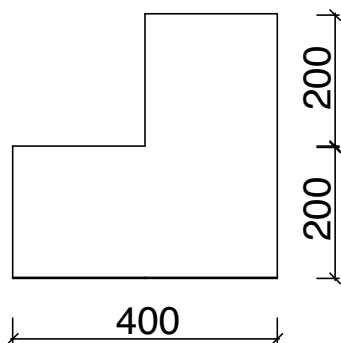

SKU: ACC1023

Designed by

noo.ma team / Anna Pietkun, Zuzanna Muszalska, Damian Goliński

Category

Plant Pots

Dimensions (mm)

Materials

Plant pot: steel