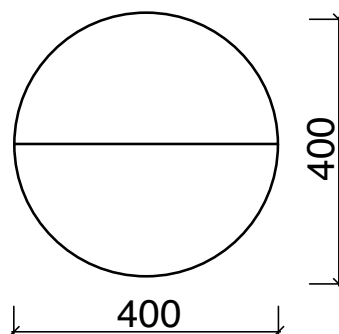

SKU: ACC1023

Designed by

noo.ma team / Anna Pietkun, Zuzanna Muszalska, Damian Goliński

Category

Plant Pots

Dimensions (mm)

Materials

Plant pot: steel